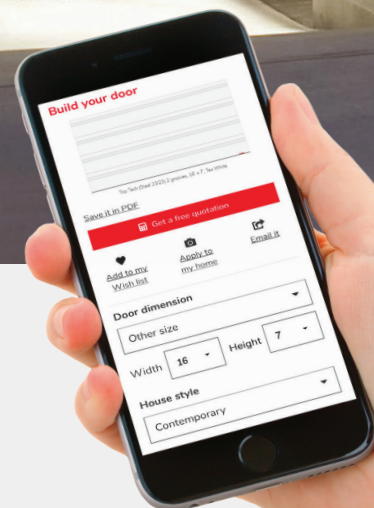

Top Tech

Textured steel | Thickness: 1 3/4"
Polyurethane, R-16

Every detail guaranteed™

CONTEMPORARY

Build your garage door

Visualize your home with a new garage door. Visit garaga.com/designcentre or scan the QR code.

TOP TECH

Textured steel | Thickness: 1 3/4"
Polyurethane, R-16

MODEL PATTERNS AND LAYOUTS

CONTEMPORARY

Grooved (1" continuous lines)

Flush

WINDOWS (21" x 13")

Types of glass